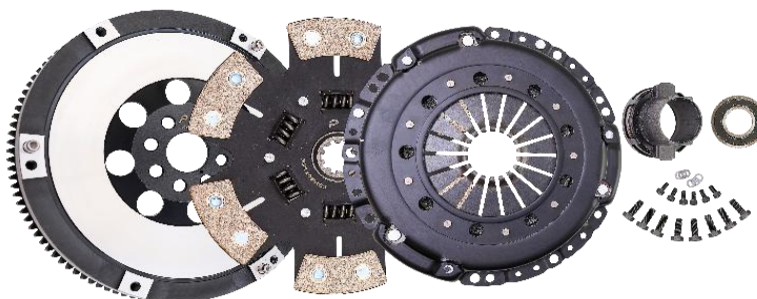

PRODUCT INFORMATION BULLETIN

BMW E36 / E46 Single Mass Flywheel Kit

PRODUCT DETAIL

240mm Stage 1 HD, Stage 2 Sport, Stage 3 Sport, Stage 4 Sport

Sachs Style M3 Performance Cover Assembly - Ductile Pressure Plate - 9,300N Clamp Load

Steelback Organic Sprung Disc / Segmented Ceramic Sprung Disc / 6-Paddle Ceramic Sprung Disc / 6-Paddle Rigid Disc

Kit Includes 7.2Kg Flywheel, Performance Cover, Stage Disc, Release bearing, Pilot Brg, Flywheel & Pressure Plate Bolts

Image of PC-3194-S3PF

CROSS REFERENCES

OE # - 1 223 610 + 21 20 7 531 556

AM # - 600 0187 00 / 2294 001 388 + 883082 001243 + 881864 999523 + 053151 600512 + 1863 869 036

Application - Condensed

| Make / Model | Engine | Year |
|--------------|--------|-------------|
| 3-Series E36 | M52 | 01/95-11/99 |
| 3-Series E36 | S50 | 11/92-09/99 |
| 3-Series E46 | M52 | 02/98-09/00 |
| 3-Series E46 | M54 | 01/00-12/07 |
| 5-Series E39 | M52 | 09/95-08/00 |
| 5-Series E39 | M54 | 06/00-10/06 |
| Z3 E36 | M52 | 11/96-05/00 |
| Z3 E36 | M54 | 06/00-06/03 |
| Z3 E36 | S50 | 11/92-06/01 |

NOTE:

The M54 engines can be prone to harmonic engine vibrations. The replacement of the Dual Mass Flywheel with a Single Mass Flywheel can exaggerate this condition. It is recommended that the oil pump is upgraded to a performance billet assembly as engine vibrations can cause damage to the OE / OE replacement units leading to engine failure.